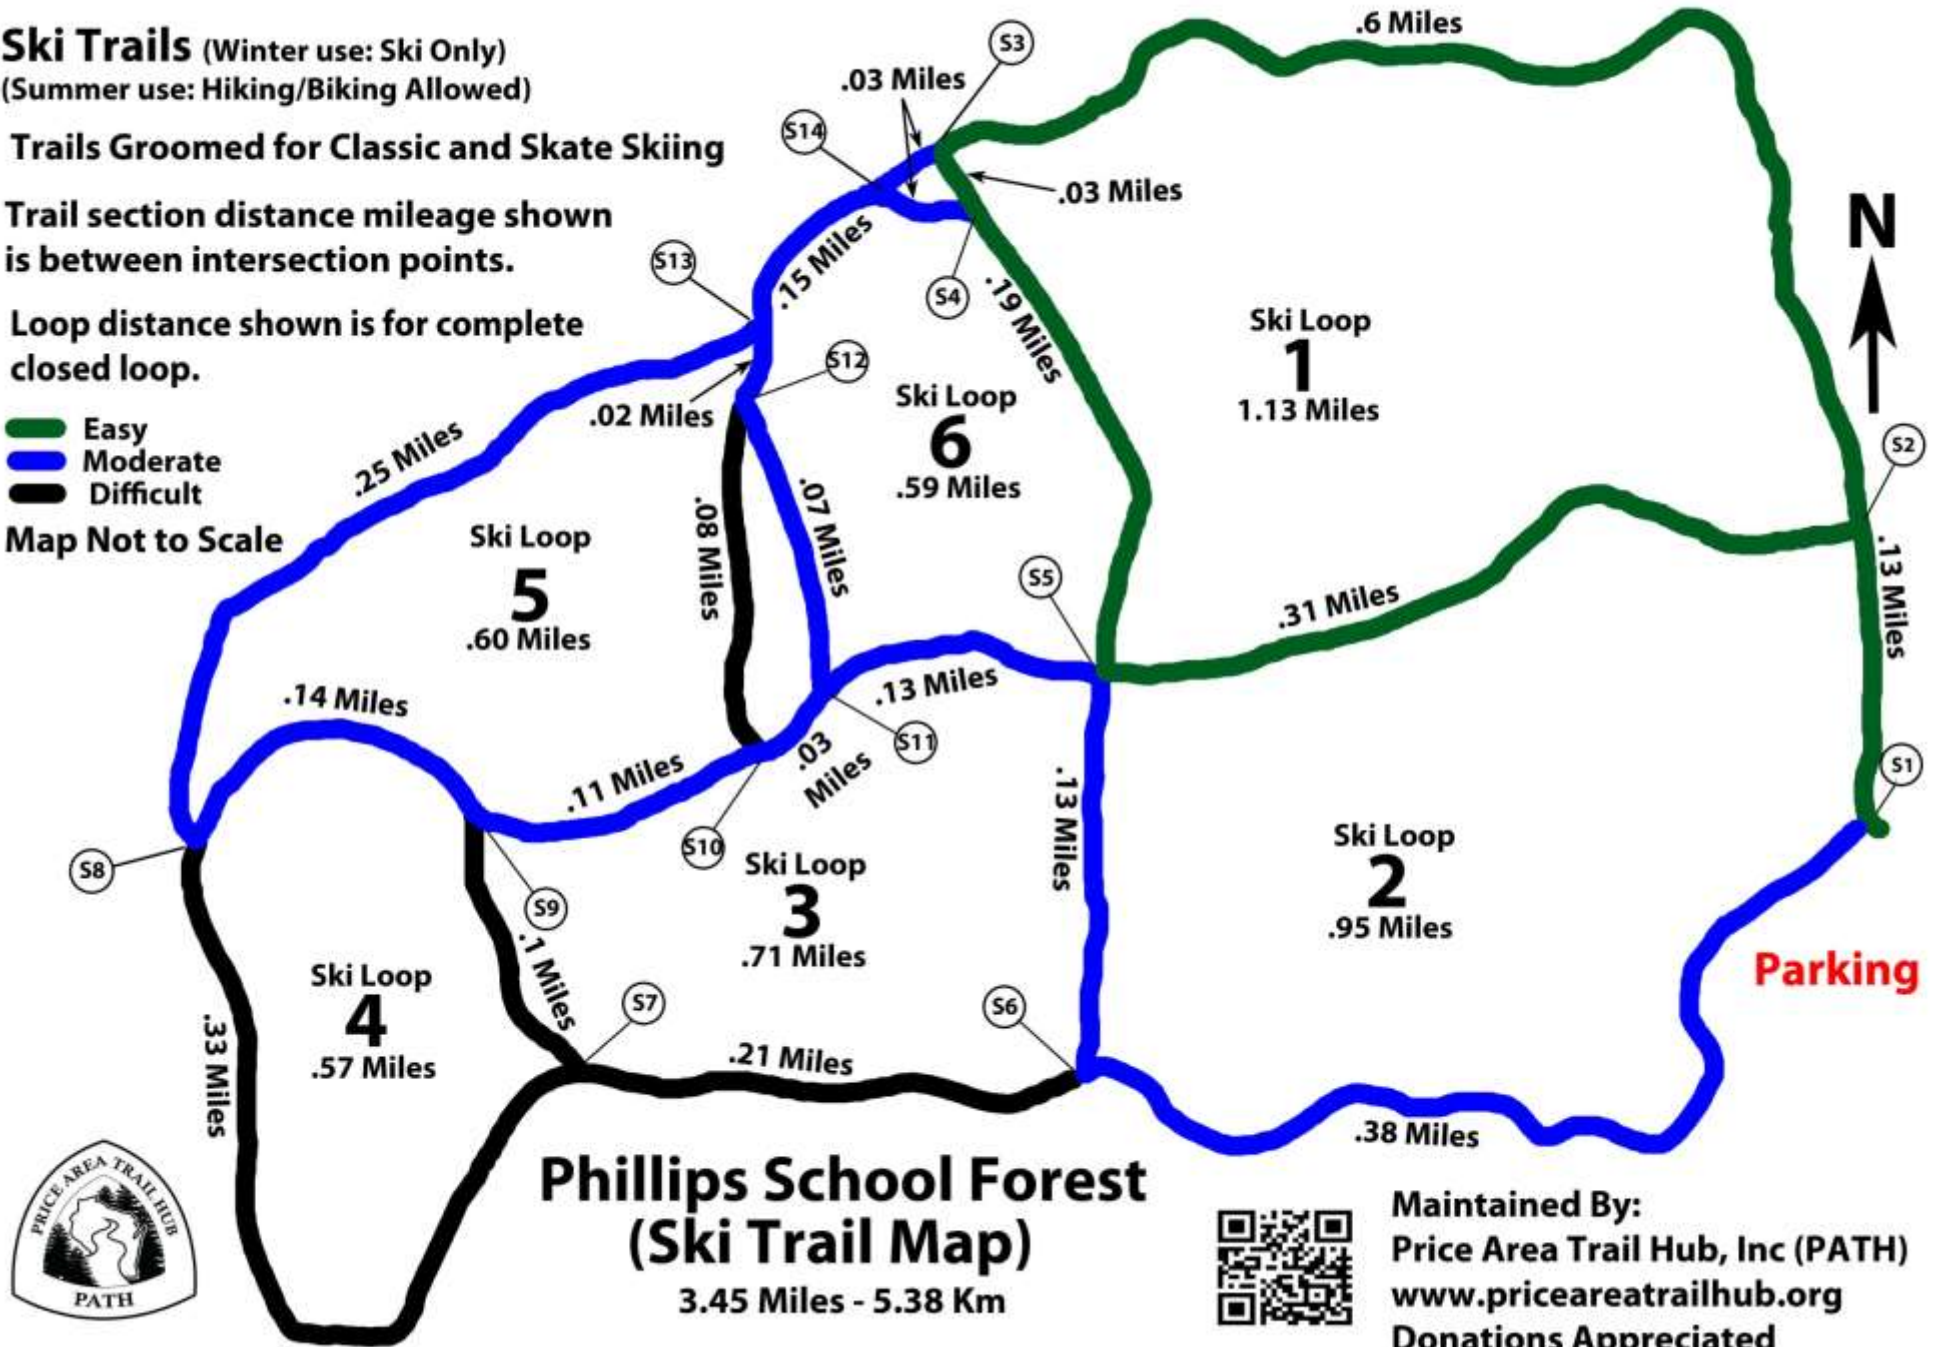

Ski Trails (Winter use: Ski Only)
(Summer use: Hiking/Biking Allowed)

Trails Groomed for Classic and Skate Skiing

Trail section distance mileage shown
is between intersection points.

Loop distance shown is for complete
closed loop.

- Easy
- Moderate
- Difficult

Map Not to Scale

Maintained By:
Price Area Trail Hub, Inc (PATH)
www.priceareatrailhub.org
Donations Appreciated