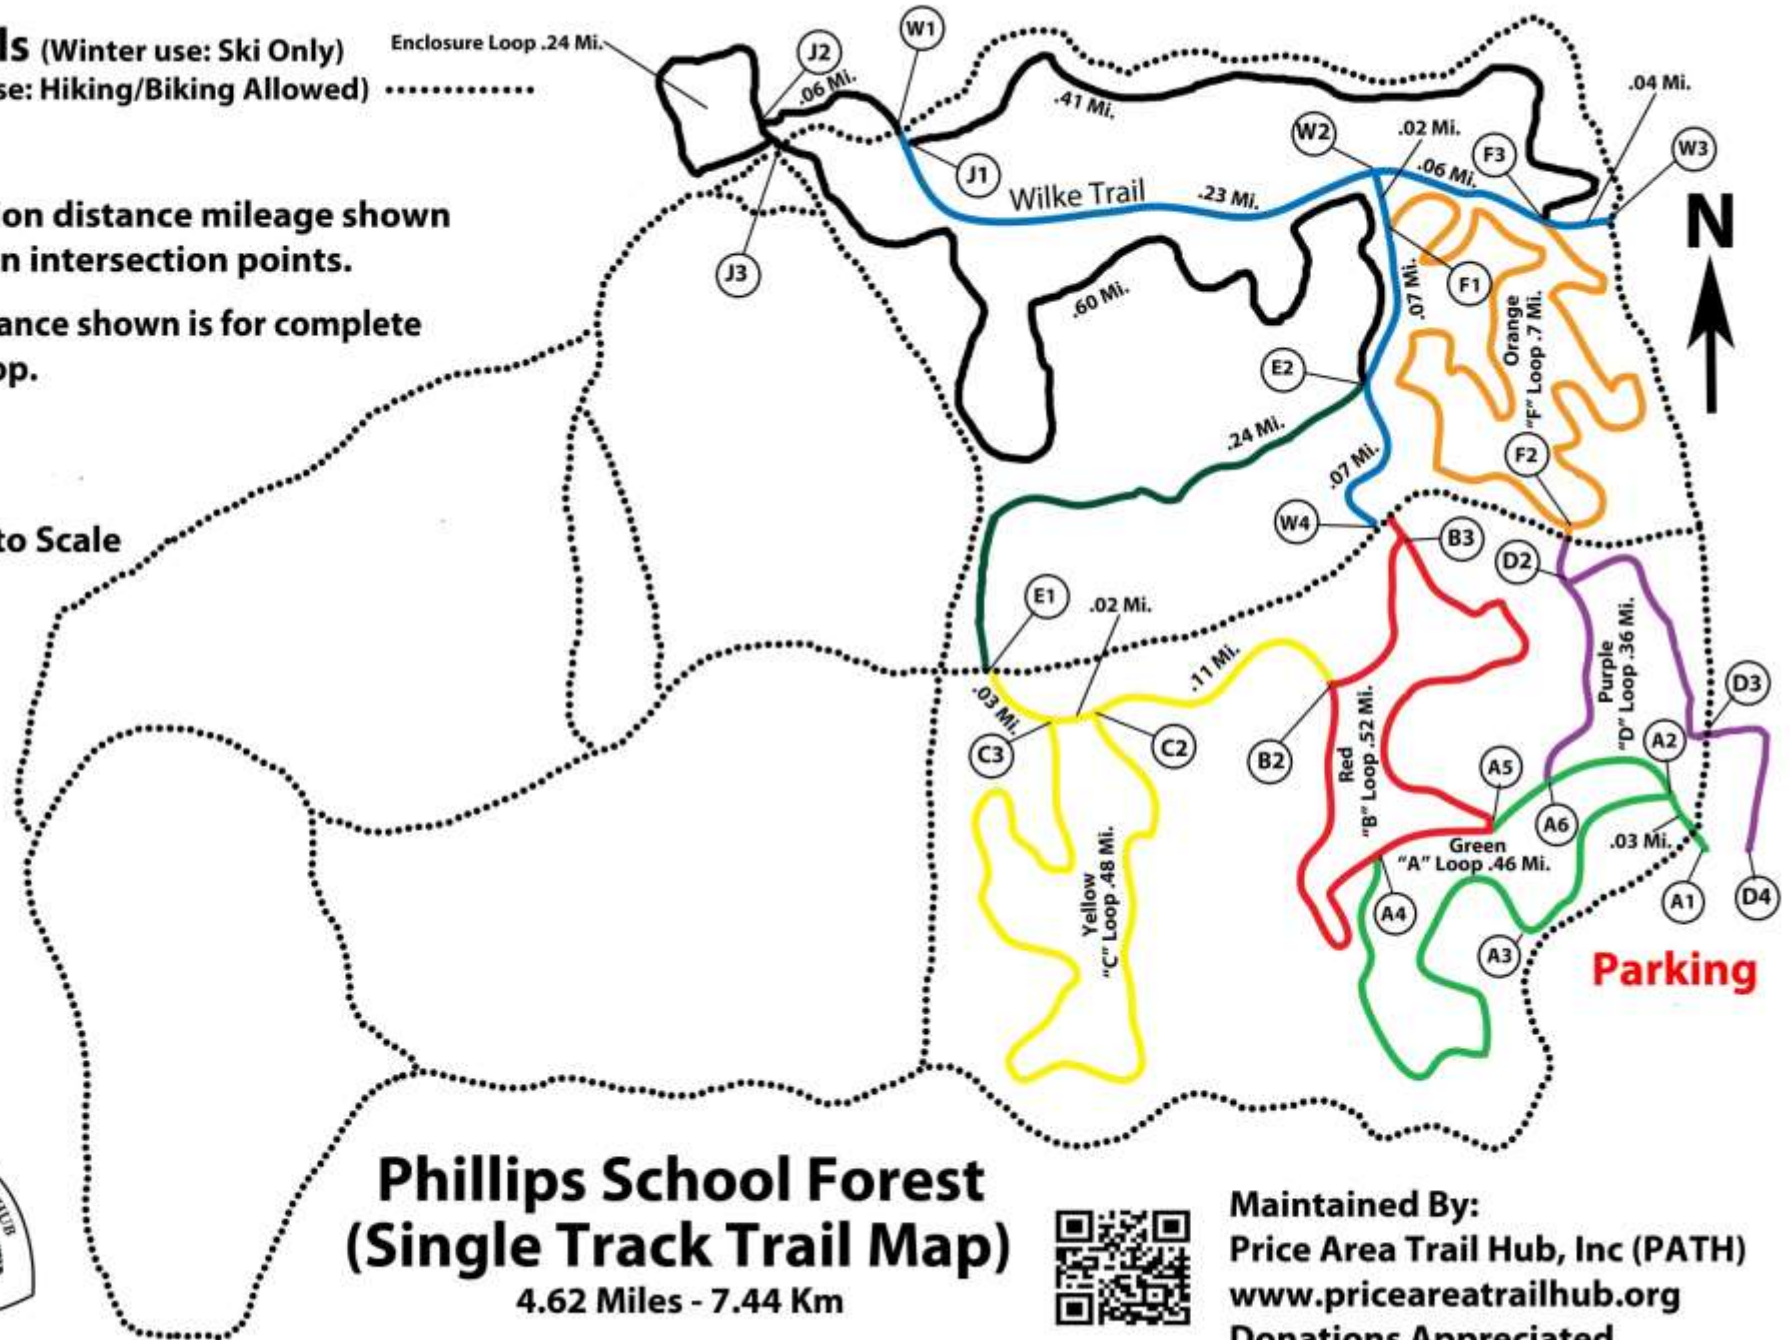

Ski Trails (Winter use: Ski Only)
(Summer use: Hiking/Biking Allowed)

Enclosure Loop .24 Mi.

Trail section distance mileage shown
is between intersection points.

Loop distance shown is for complete
closed loop.

Map Not to Scale

Phillips School Forest (Single Track Trail Map)

4.62 Miles - 7.44 Km

Maintained By:
Price Area Trail Hub, Inc (PATH)
www.pricareatrailhub.org
Donations Appreciated