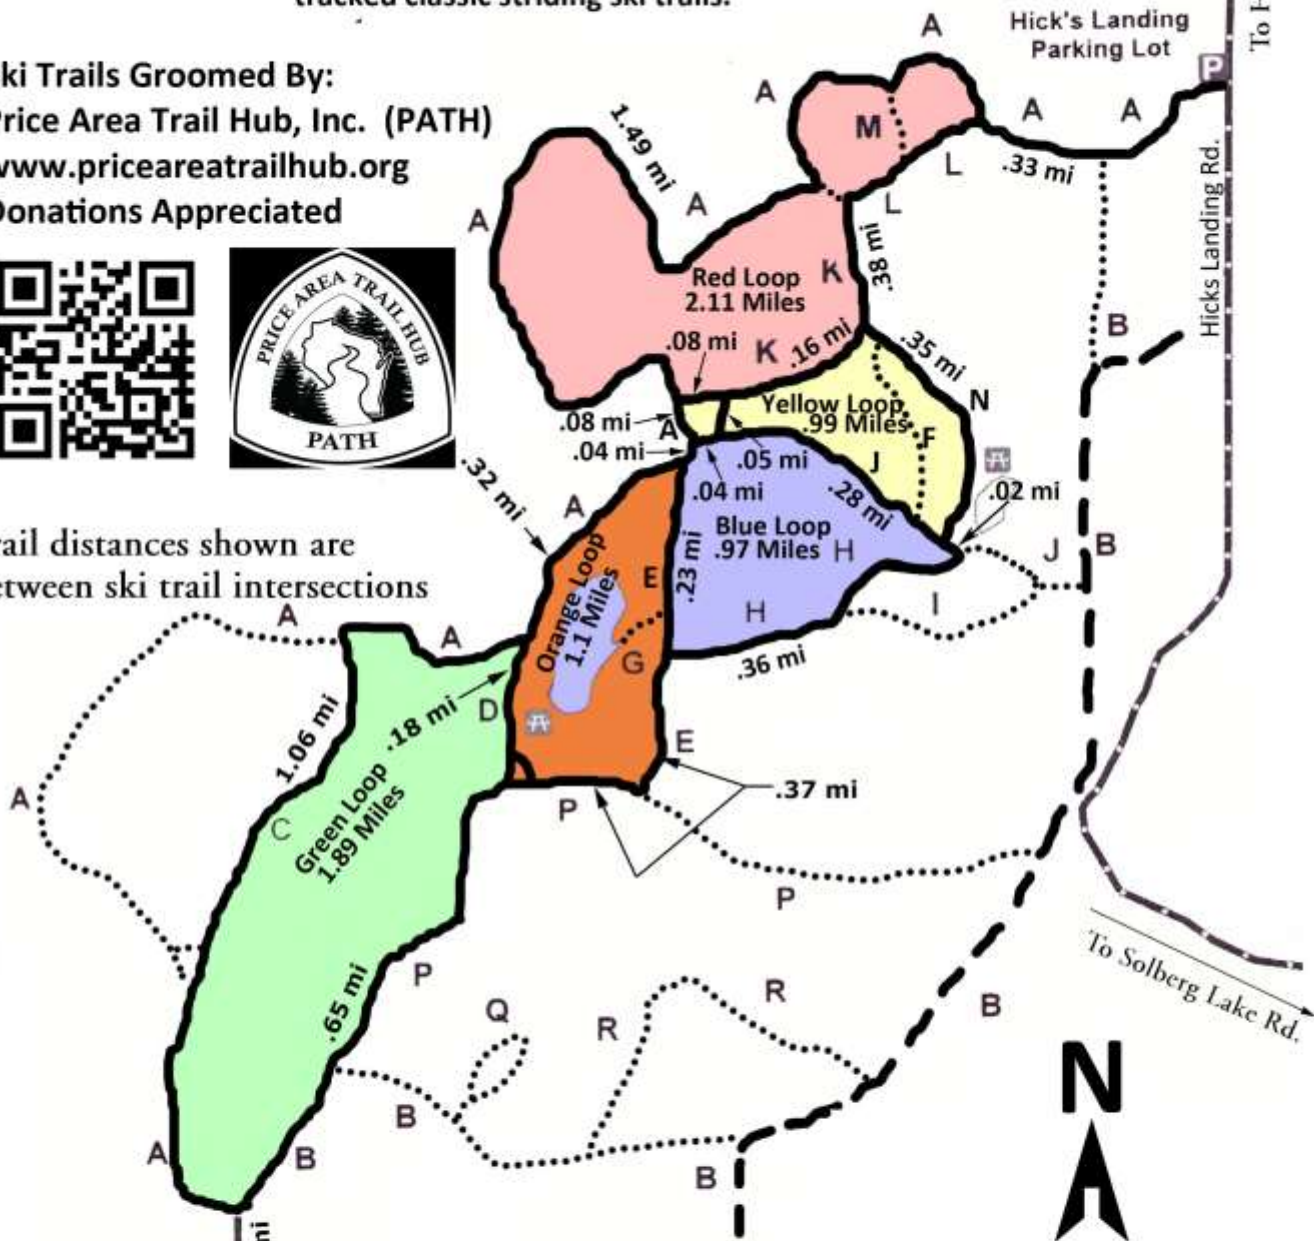

# HOLY CROSS SKI/SNOWSHOE TRAIL

Approx. 6.2 Mi/10.6 Km of easy to moderate rolling groomed and tracked classic striding ski trails.

Ski Trails Groomed By:  
Price Area Trail Hub, Inc. (PATH)  
[www.priceareatrailhub.org](http://www.priceareatrailhub.org)  
Donations Appreciated

Trail distances shown are between ski trail intersections

Holy Cross Parking Lot  
Holy Cross Rd.  
To Highway 13

Walkers, Snowshoers and Fat Bikes are welcome on the ski trail but please stay off the groomed ski track  
=====

Legend	
	Groomed and Tracked Striding Ski Trails
	Snowshoe & Walking Trail
	Snowmobile Trail, Use Caution!
	Parking
	Picnic Table